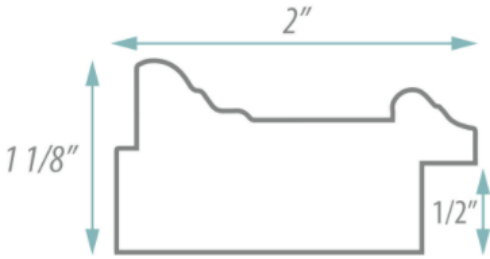

SPECIFICATION SHEET

FRAMED MIRROR
MODEL#: FM 79252-21X36

FRAMED MIRRORS COLLECTION

FEATURES:

- ONE 21X36" HIGH RESOLUTION SILVER PLATE GLASS MIRROR SIZE W/ DECORATIVE FRAME.
- "WALL HUGGER" HANGER FOR MOUNTING INCLUDED.
- STANDARD MOUNTING STYLE IS VERTICAL. FOR HORIZONTAL, PLEASE SPECIFY WHEN ORDERING.
- PACKED IN FOUR WALL (FOLDED DOUBLE WALL) CORRUGATION.
- STYLE: TRADITIONAL
- COLOR: SILVER/PEWTER
- FINISH: FOIL

MIRROR FINISHES:

- FLAT POLISHED EDGE
- BEVELED EDGE

OVERALL SIZE DIMENSION: 25" WIDE X 40" HIGH X 1 1/8" DEEP